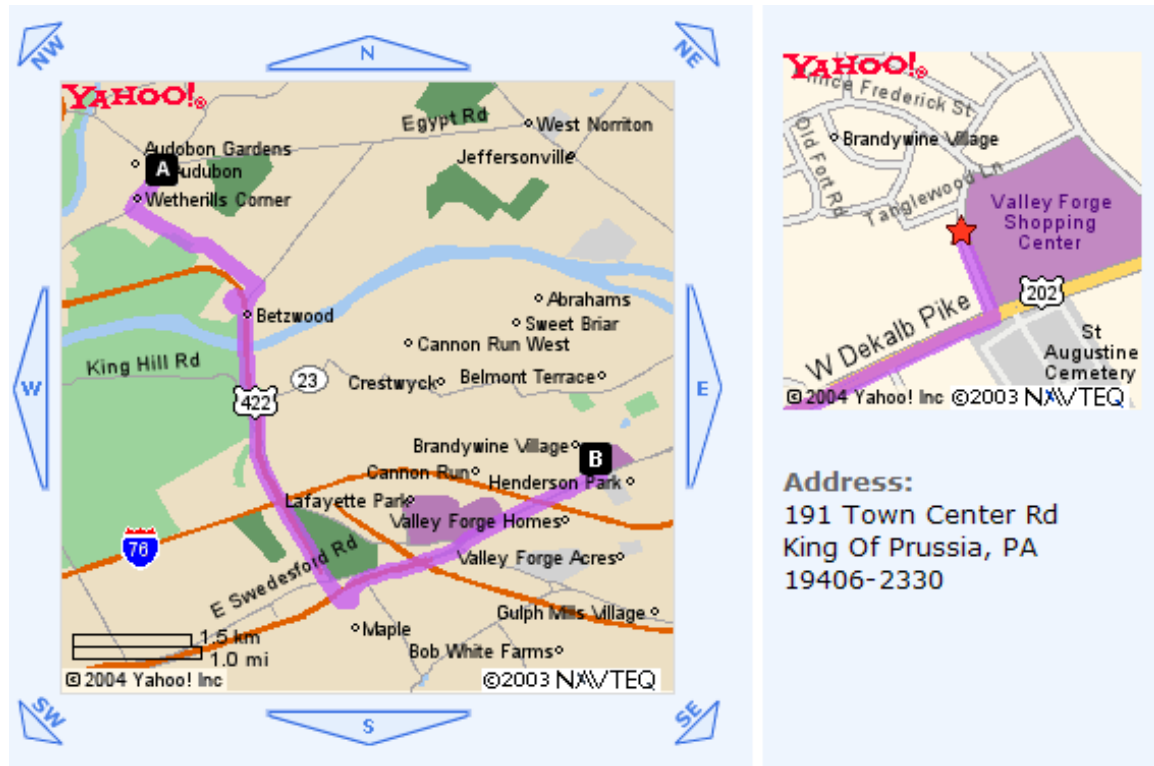

We have moved

The Welcome Home Group

Friday 8:00 PM King of Prussia
Montgomery County Area
Eastern Pennsylvania Region

Starting June 4, 2004, our new address will be:
Valley Forge Presbyterian Church
191 Town Center Road, King of Prussia, PA
at the corner of Town Center Rd. & Prince Frederick St.
PARKING - REAR OF CHURCH

Directions From I-76 & I-476: (Southeast of meeting)

1. Start on **I-76 WEST** towards **KING OF PRUSSIA** - go **4.0** mi
2. Take the Exit **328B** exit - go **0.1** mi
3. Exit **328B** becomes ramp - go **0.1** mi
4. Merge on **US-202 NORTH** - go about **1.4** mi
5. At **KINKOS**, Turn **L** on **TOWN CENTER RD** - go **0.1** mi (**3rd STOP Sign**)
6. Arrive at **191 TOWN CENTER RD, KING OF PRUSSIA**

OVER for more directions

Directions from Route 422 (Northwest of meeting)

1. US-422 EAST towards KING OF PRUSSIA
2. Take the US-202 NORTH exit towards KING OF PRUSSIA - go about 1.4 mi
3. At KINKOS, turn **L** on TOWN CENTER RD - go 0.1 mi (3rd STOP Sign)
4. **L** on PRINCE FREDERICK ST - go 0.1 mi
5. **L** on INDEPENDENCE RD - go <0.1 mi
6. **L** into CHURCH PARKING LOT

Directions from Norristown (Northeast of meeting)

1. DANNEHOWER BRG/ DEKALB PIKE - go 1.5 mi
2. By Kinkos, Turn **R** on TOWN CENTER RD - go 0.1 mi (3rd STOP Sign)
3. **L** on PRINCE FREDERICK ST - go 0.1 mi
4. **L** on INDEPENDENCE RD - go <0.1 mi
5. **L** into CHURCH PARKING LOT