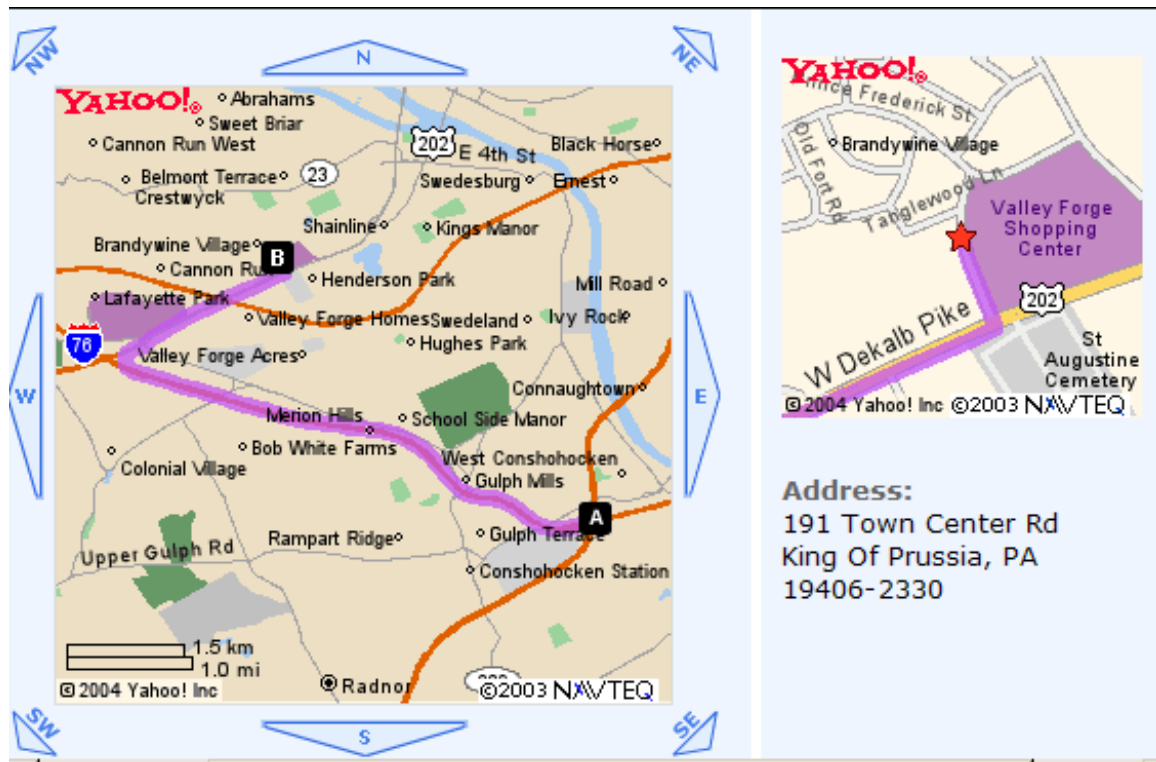

We have moved

The Welcome Home Group

Friday 8:00 PM King of Prussia
Montgomery County Area
Eastern Pennsylvania Region

Starting June 4, 2004, our new address will be:
Valley Forge Presbyterian Church
191 Town Center Road, King of Prussia, PA
at the corner of Town Center Rd. & Prince Frederick St.
PARKING - REAR OF CHURCH

Directions From I-76 & I-476: (Southeast of meeting)

1. Start on **I-76 WEST** towards **KING OF PRUSSIA** - go **4.0** mi
2. Take the Exit **328B** exit - go **0.1** mi
3. Exit **328B** becomes ramp - go **0.1** mi
4. Merge on **US-202 NORTH** - go about **1.4** mi
5. At **KINKOS**, Turn **L** on **TOWN CENTER RD** - go **0.1** mi (**3rd STOP Sign**)
6. Arrive at **191 TOWN CENTER RD, KING OF PRUSSIA**

OVER for more directions

Directions from Route 422 (Northwest of meeting)

1. US-422 EAST towards KING OF PRUSSIA
2. Take the US-202 NORTH exit towards KING OF PRUSSIA - go about 1.4 mi
3. At KINKOS, turn **L** on TOWN CENTER RD - go 0.1 mi (3rd STOP Sign)
4. **L** on PRINCE FREDERICK ST - go 0.1 mi
5. **L** on INDEPENDENCE RD - go <0.1 mi
6. **L** into CHURCH PARKING LOT

Directions from Norristown (Northeast of meeting)

1. DANNEHOWER BRG/ DEKALB PIKE - go 1.5 mi
2. By Kinkos, Turn **R** on TOWN CENTER RD - go 0.1 mi (3rd STOP Sign)
3. **L** on PRINCE FREDERICK ST - go 0.1 mi
4. **L** on INDEPENDENCE RD - go <0.1 mi
5. **L** into CHURCH PARKING LOT